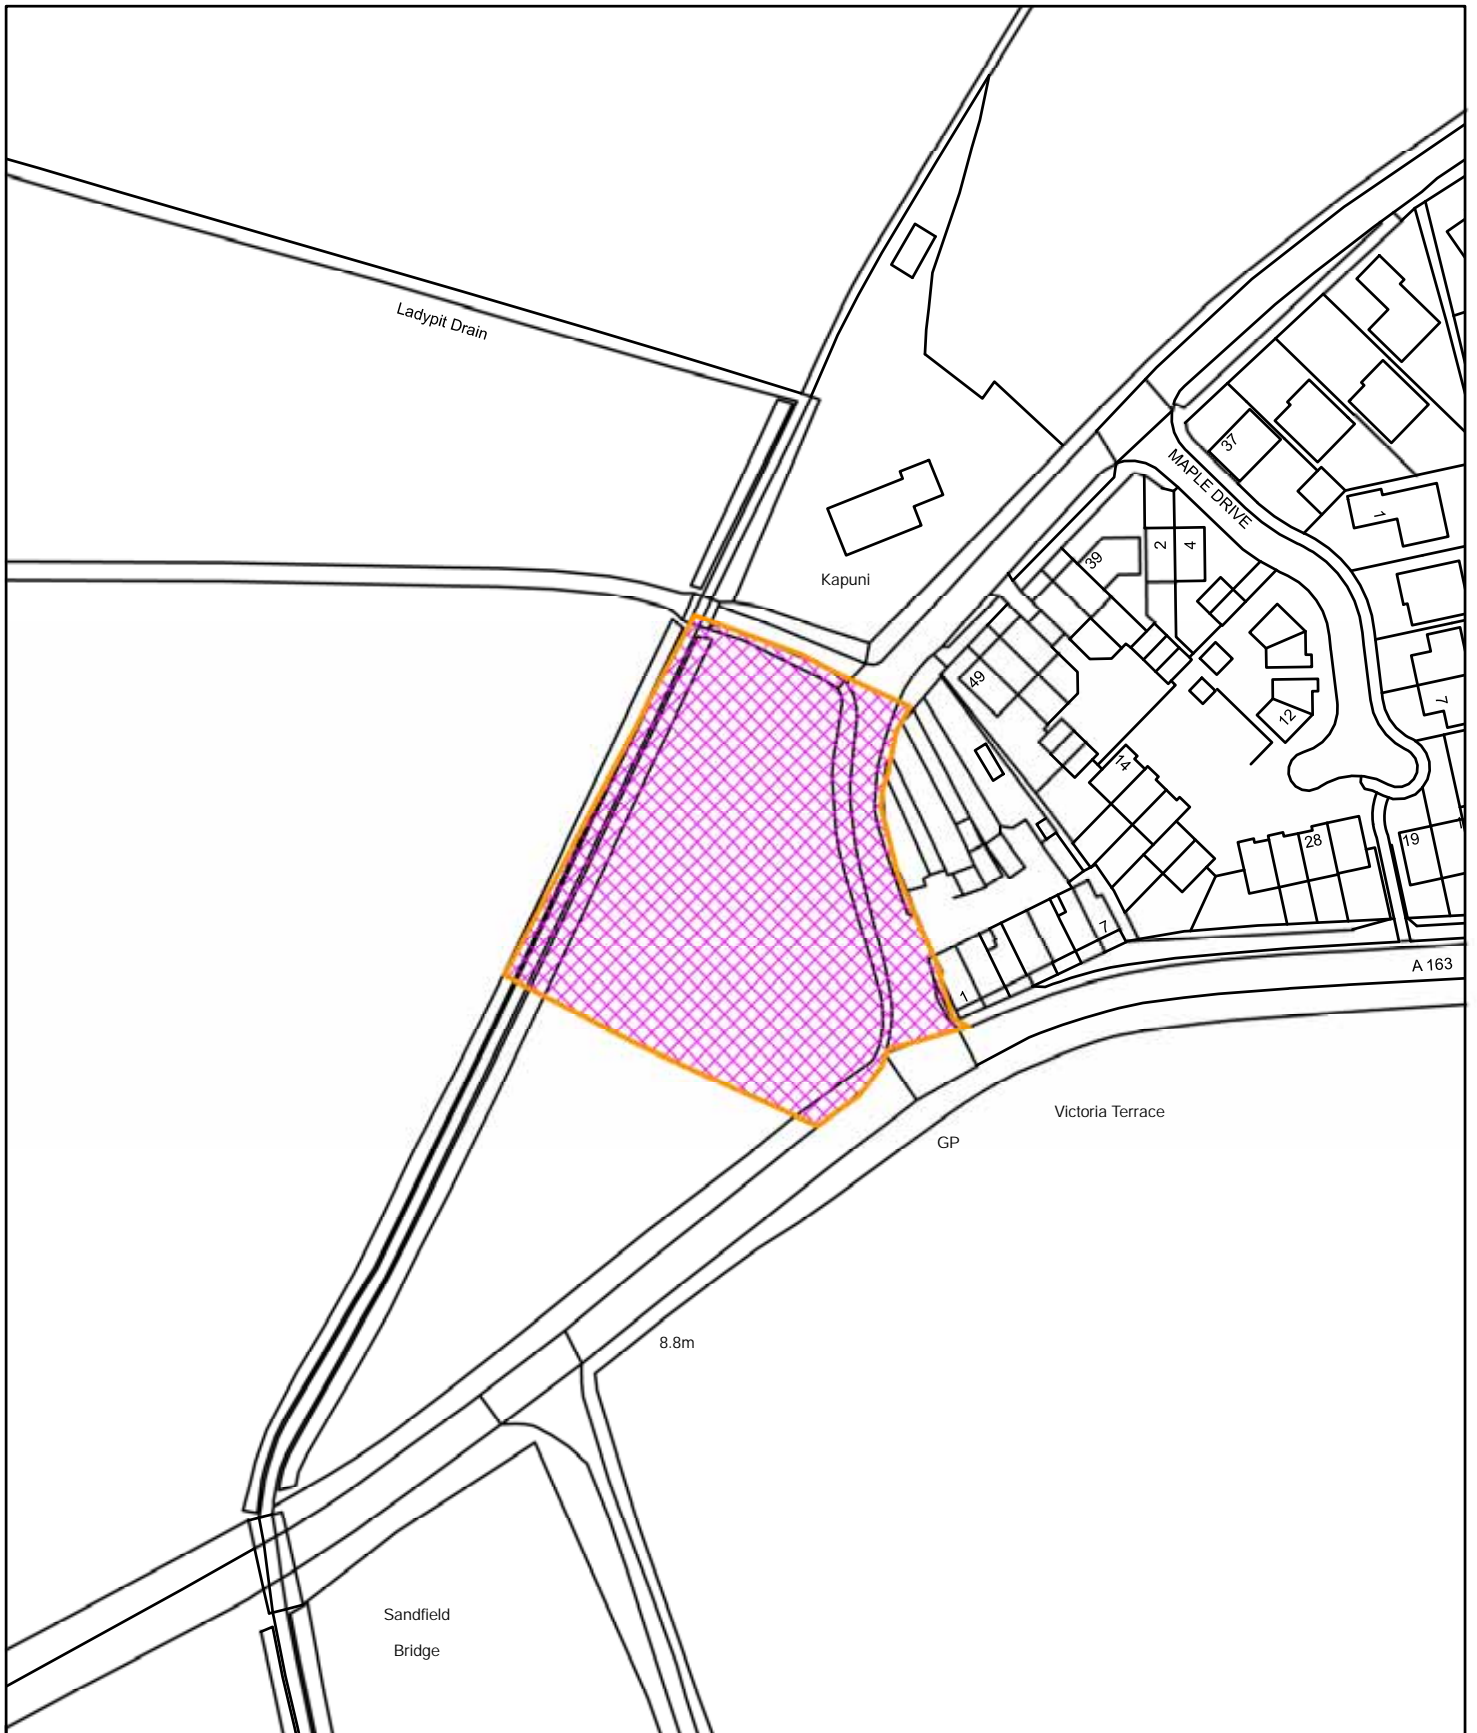

Land adjacent to A163, Market Weighton Road W, North Duffield
2019/0759/FUL

Reproduced from the Ordnance Survey mapping with the permission of Her Majesty's Stationary Office. Unauthorised reproduction infringes Crown Copyright and may lead to prosecution or civil proceedings © Crown Copyright
Selby District Council Licence No. 100018656
This copy has been produced specifically for Planning and Building Control purposes only.
No further copies may be made.

1:1,250